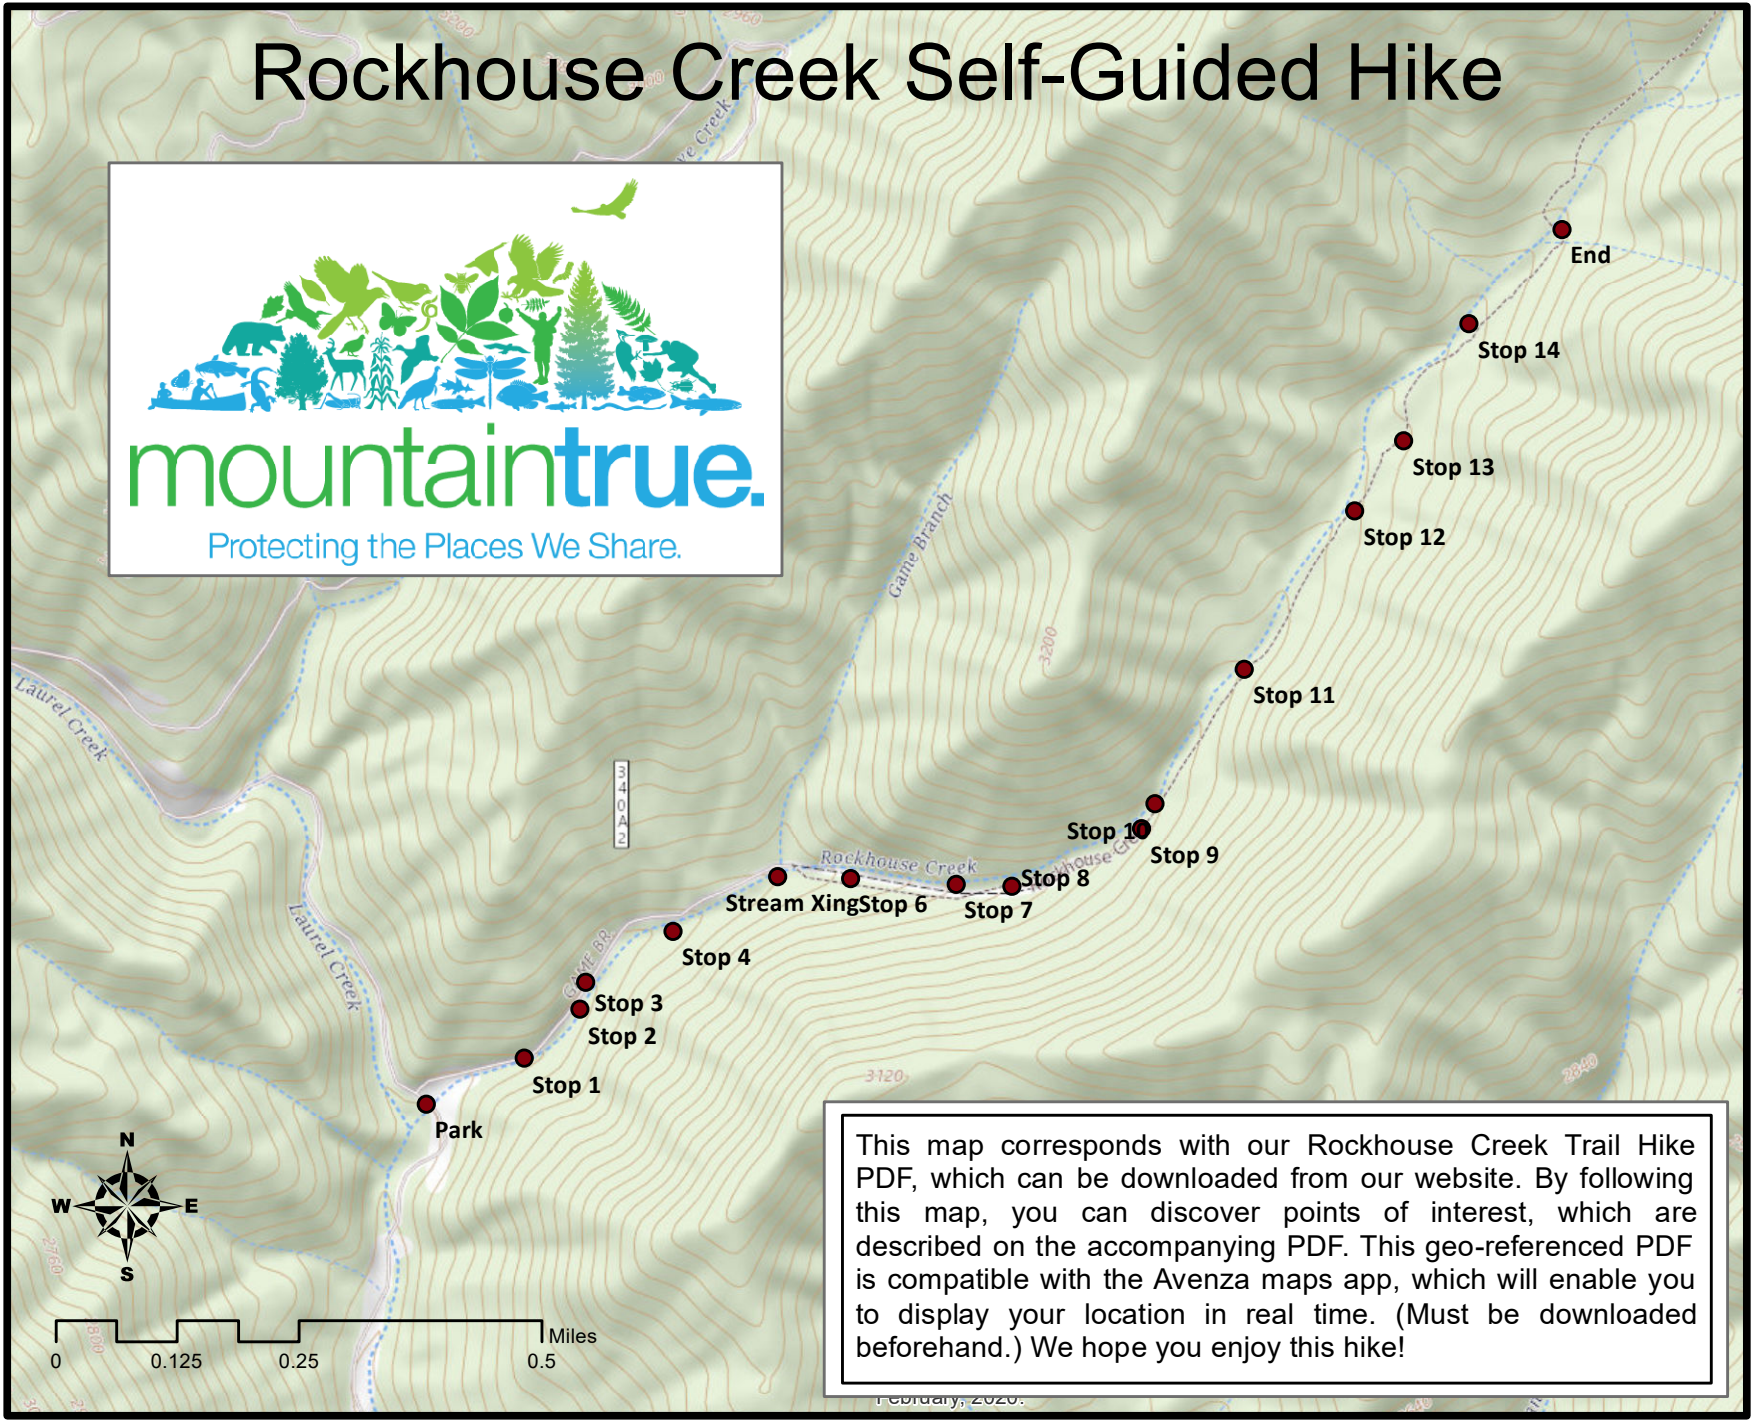

# Rockhouse Creek Self-Guided Hike

This map corresponds with our Rockhouse Creek Trail Hike PDF, which can be downloaded from our website. By following this map, you can discover points of interest, which are described on the accompanying PDF. This geo-referenced PDF is compatible with the Avenza maps app, which will enable you to display your location in real time. (Must be downloaded beforehand.) We hope you enjoy this hike!